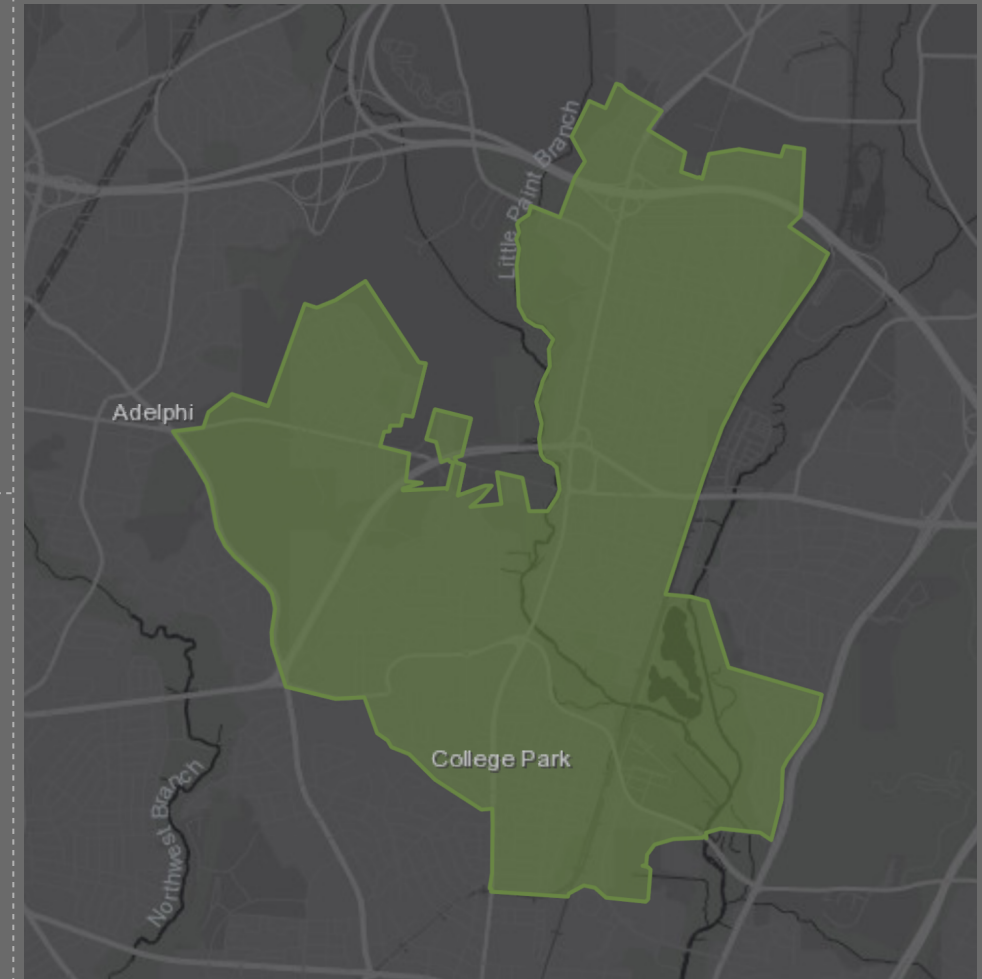

# DEMOGRAPHIC SUMMARY

College Park City, MD

Geography: Place

## KEY FACTS

32,418

Population

7,143

Households

22.6

Median Age

\$48,260