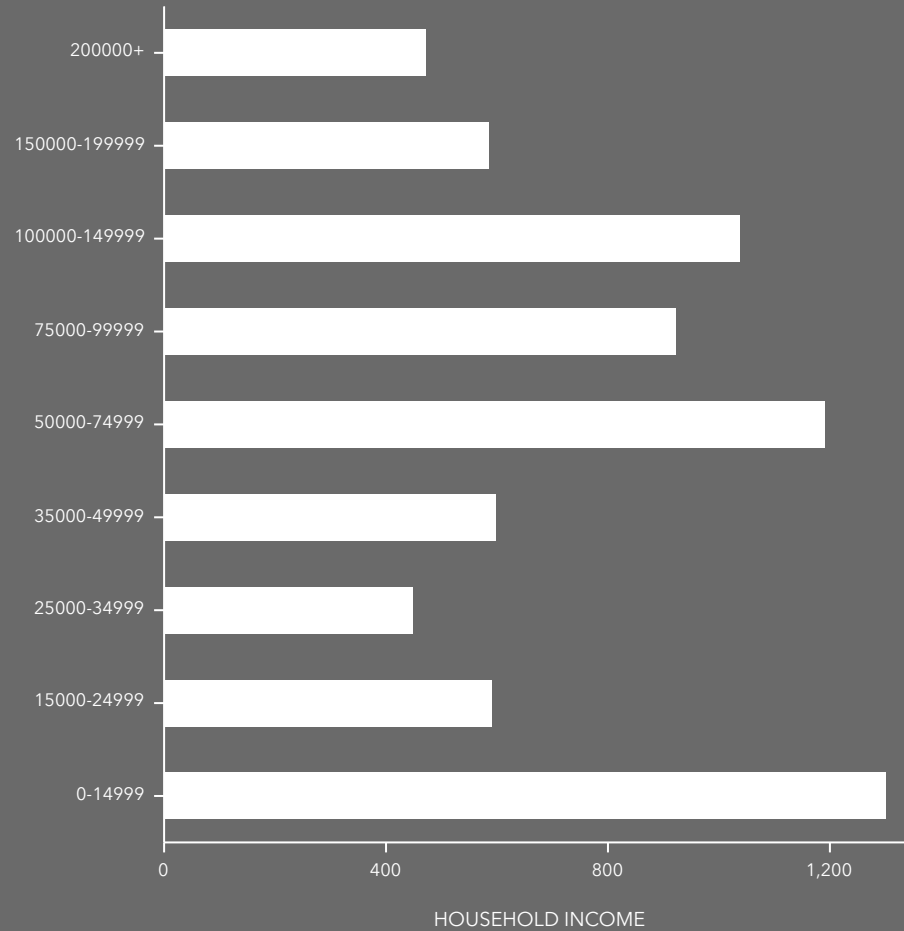

KEY FACTS

32,418

Population

7,143

Households

22.6

Median Age

$48,260

Median Disposable Income

EDUCATION

13%

No High School Diploma

20%

High School Graduate

19%

Some College

48%

Bachelor's/Grad/Prof Degree

EMPLOYMENT

70%

White Collar

11%

Blue Collar

19%

Services

8.2%

Unemployment Rate