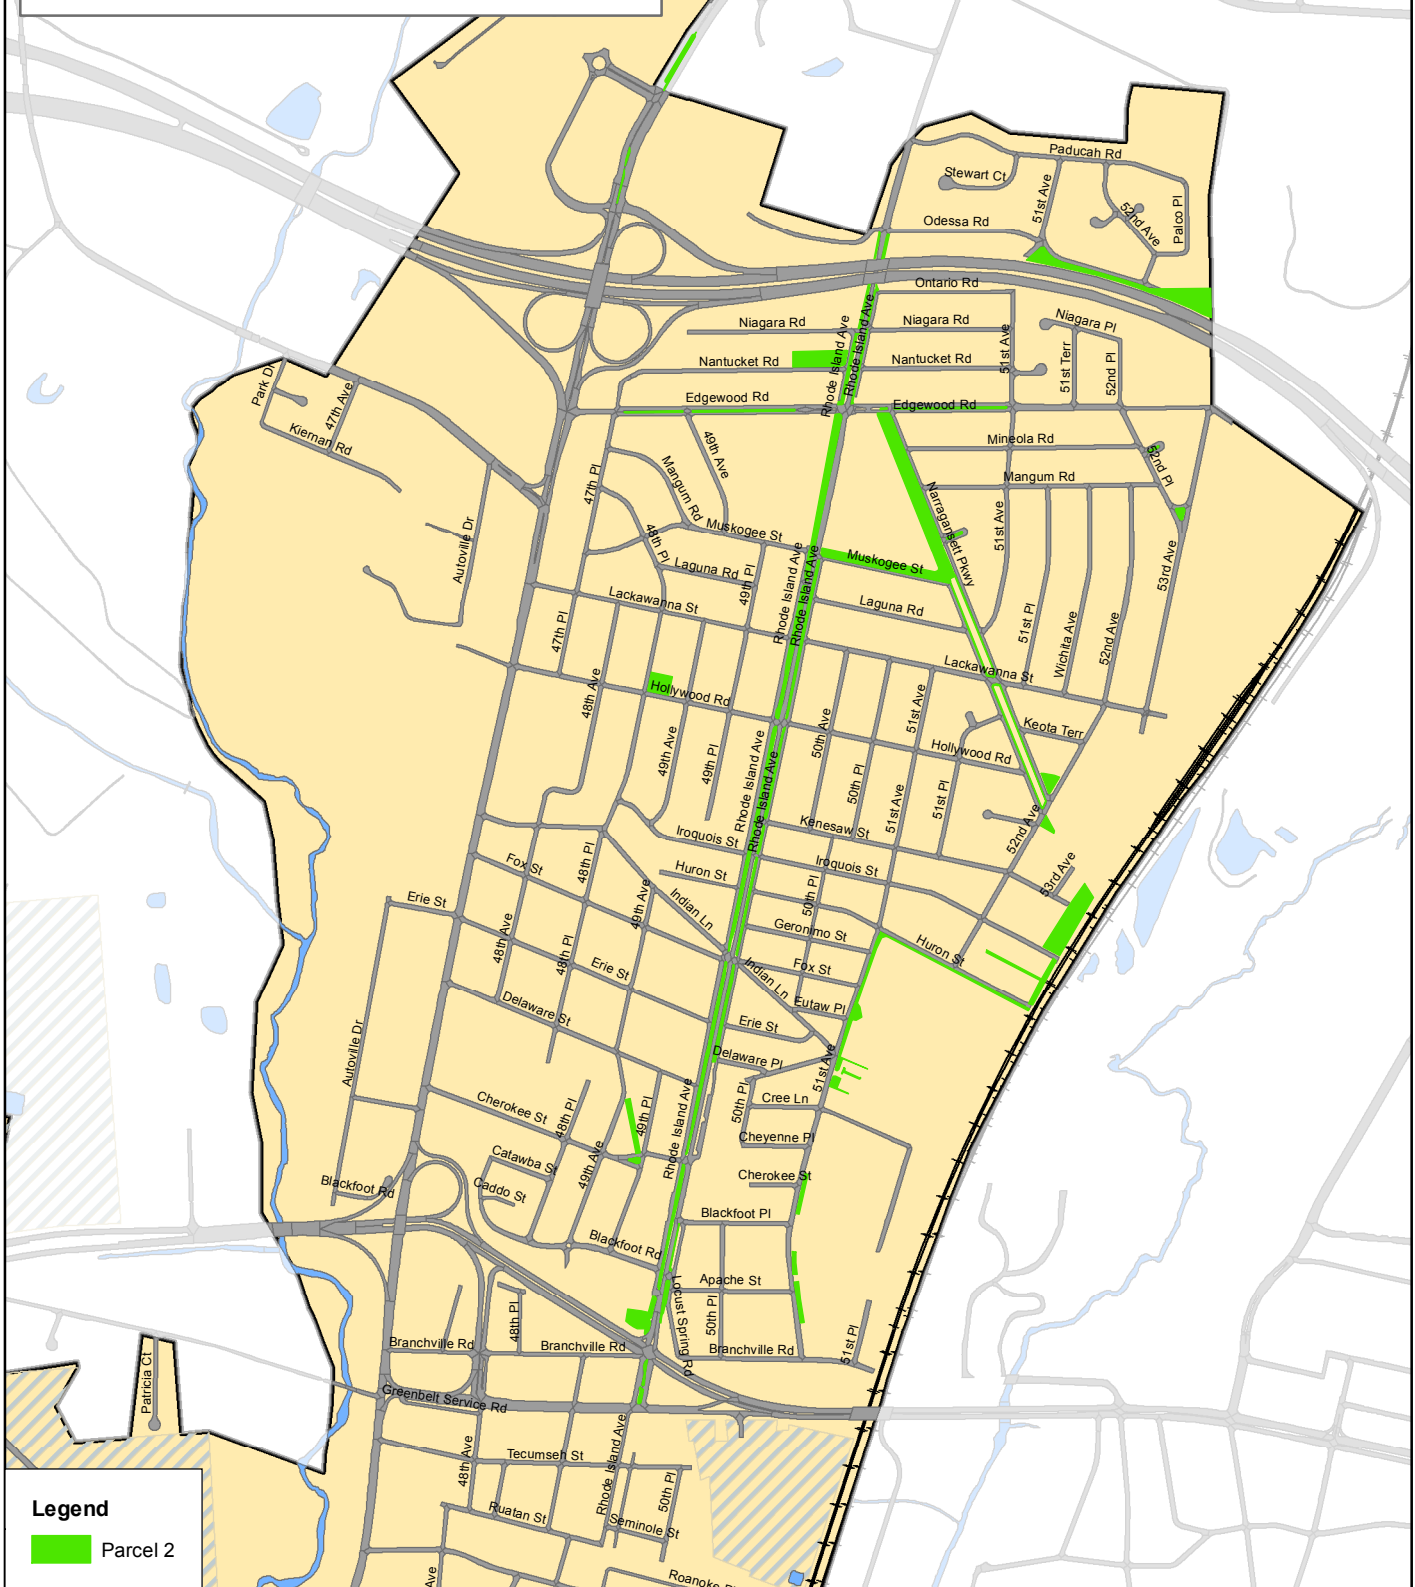

City Of College Park Mowing Locations Parcel 2

By: College Park Engineering
Date: January 10, 2017
Source: M-NCPPC GIS

0 500 1,000 2,000
Feet