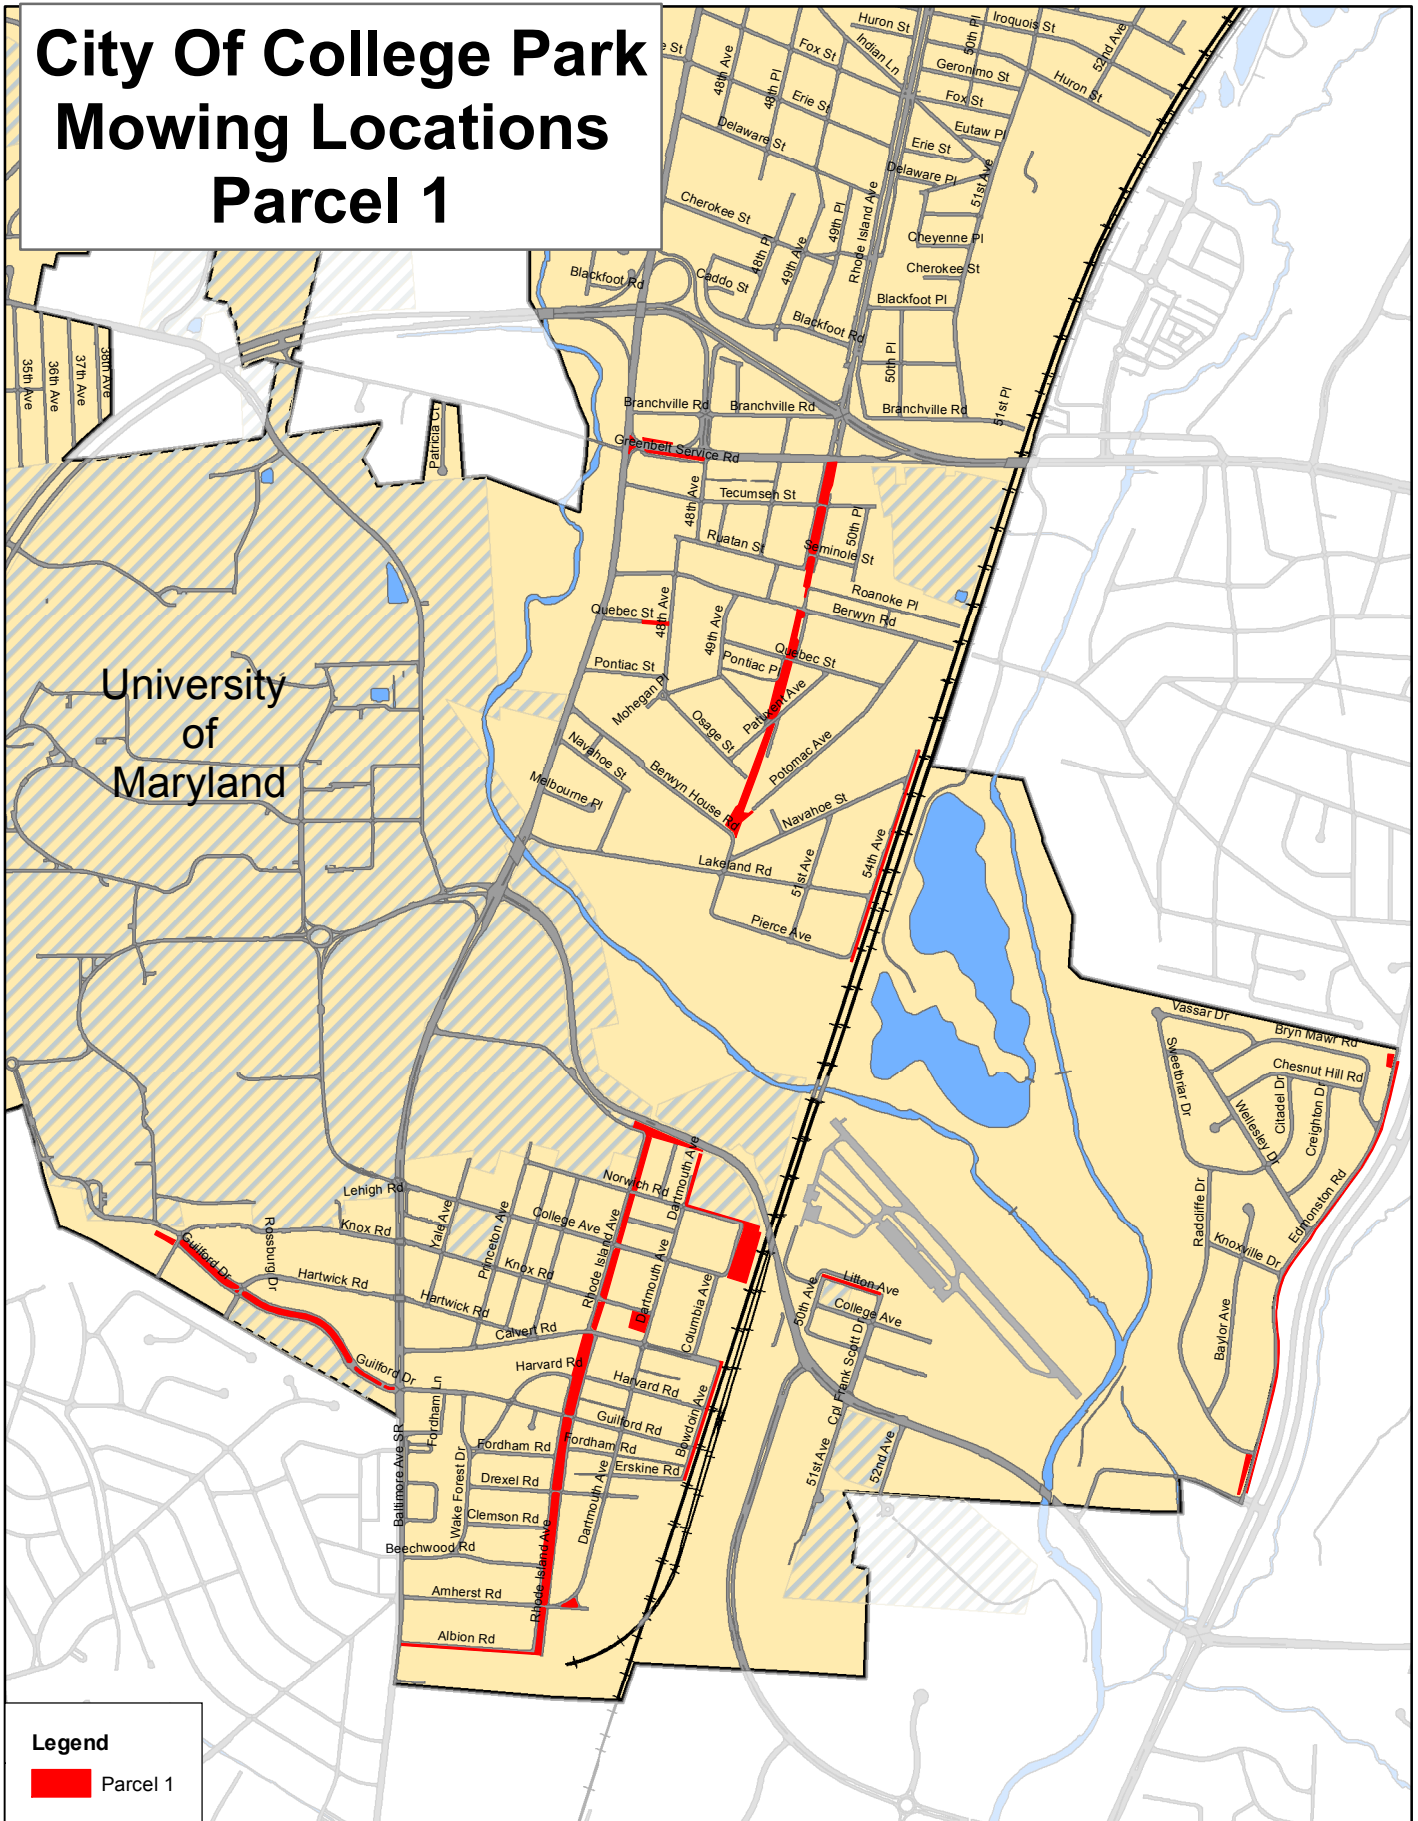

# City Of College Park Mowing Locations Parcel 1

University  
of  
Maryland

### Legend

 Parcel 1

By: College Park Engineering  
Date: January 10, 2017  
Source: M-NCPPC GIS

0 600 1,200 2,400  
Feet